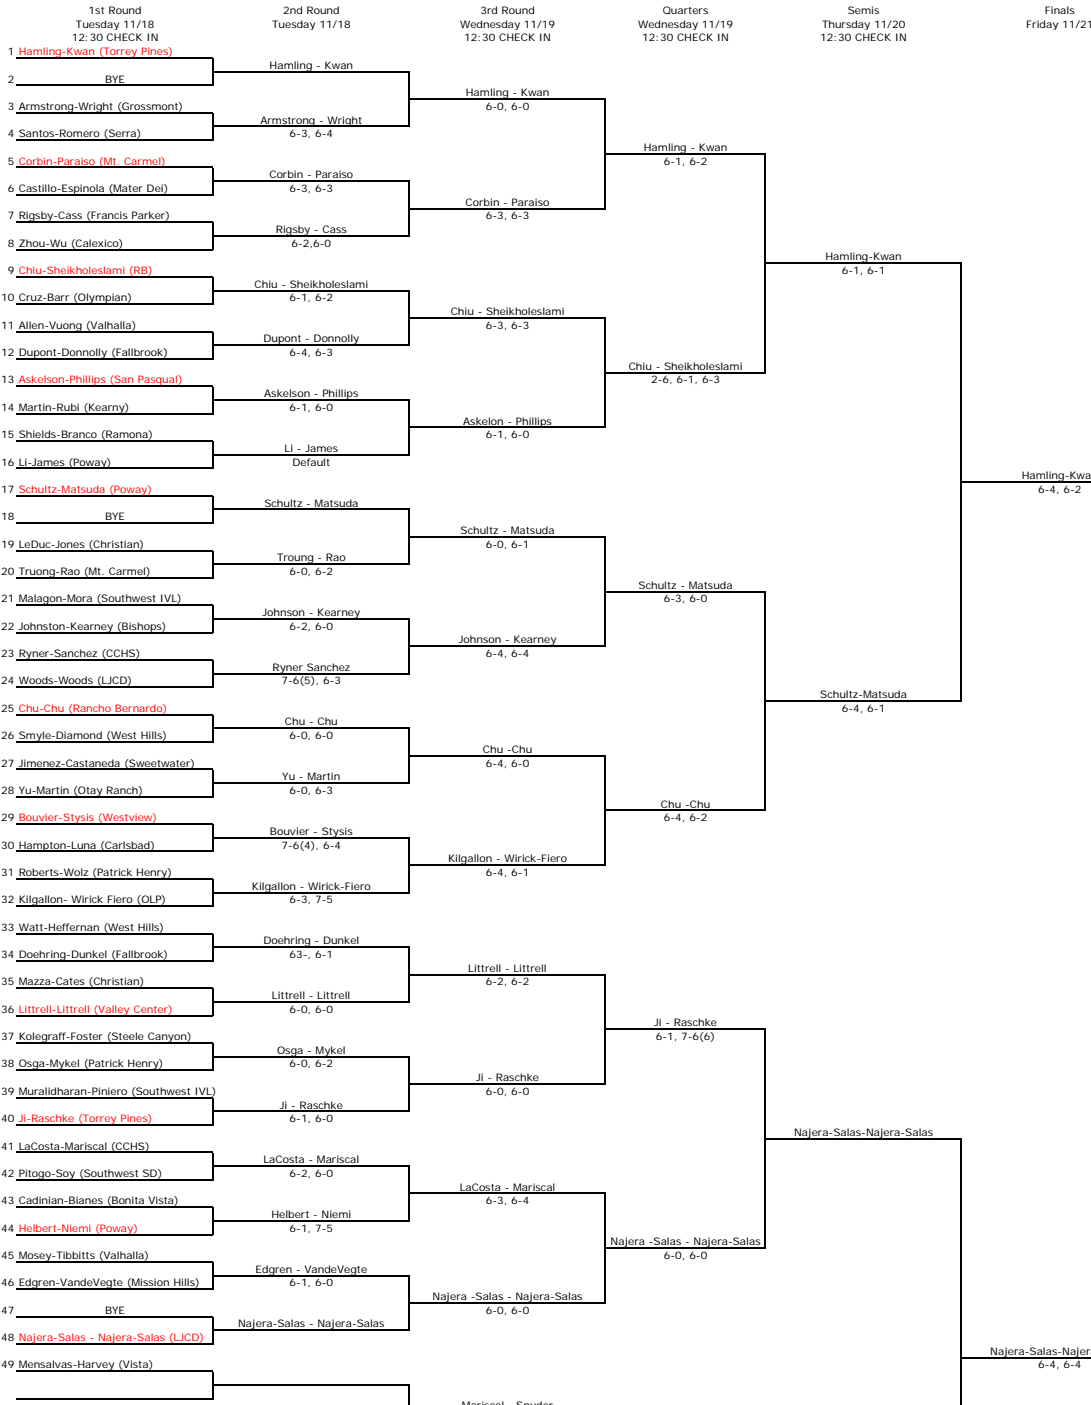

2008 CIF-San Diego Section/Toyota  
Doubles Championships  
Barnes Tennis Center

**Seeded Teams (School)**

1	Hamling	Kwan	Torrey Pines
2	Leon-Chao	Gankina	Mt. Carmel
3	Najera-Salas	Najera-Salas	LJCD
4	Schultz	Matsuda	Poway
5	Ji	Raschke	Torrey Pines
6	Chiu	Sheikholeslami	Rancho Bernardo
7	Willett	Johnson	Fallbrook
8	Chu	Chu	Rancho Bernardo
9	Phillips	Askelson	San Pasqual
10	Mariscal	Snyder	CCHS
11	Littrell	Littrell	Valley Center
12	Bouvier	Stysis	Westview
13	Corbin	Paraiso	Mt. Carmel
14	Helbert	Niemi	Poway
15	Alexander	Pham	Bishops