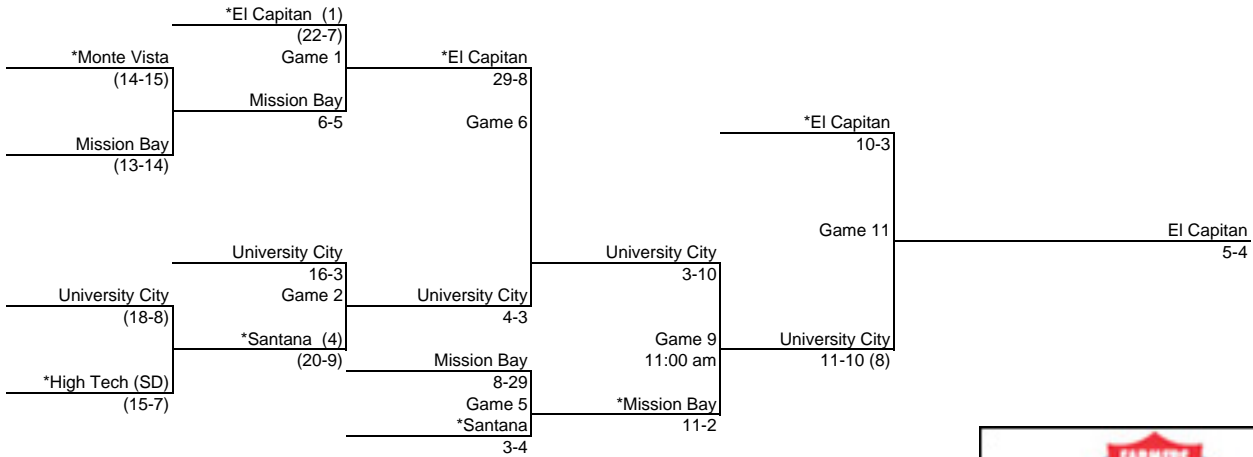

**CIF SAN DIEGO SECTION
2010 BASEBALL CHAMPIONSHIP
DIVISION III
UPPER BRACKET**

PLAY IN	FIRST ROUND	SECOND ROUND	THIRD ROUND	FOURTH ROUND	IF NECESSARY	FINALS
25-May-10 3:30 PM *Higher Seed Site	26-May-10 3:30 PM *Higher Seed Site	28-May-10 3:30 PM *Higher Seed Site	29-May-10 11:00 am/2:00 pm GROSSMONT H.S.	1-Jun-10 3:30 PM *Higher Seed Site	3-Jun-10 3:30 PM *Higher Seed Site	5-Jun-10 1:00 PM SDSU Tony Gwynn Stadium

DIV. II CHAMPIONS EL CAPITAN 4-2

**CIF SAN DIEGO SECTION
2010 BASEBALL CHAMPIONSHIP
DIVISION III
LOWER BRACKET**

PLAY IN	FIRST ROUND	SECOND ROUND	THIRD ROUND	FOURTH ROUND	IF NECESSARY	FINALS
25-May-10 3:30 PM *Higher Seed Site	26-May-10 3:30 PM *Higher Seed Site	28-May-10 3:30 PM *Higher Seed Site	29-May-10 11:00 am/2:00 pm GROSSMONT H.S.	1-Jun-10 3:30 PM *Higher Seed Site	3-Jun-10 3:30 PM *Higher Seed Site	5-Jun-10 1:00 PM SDSU Tony Gwynn Stadium