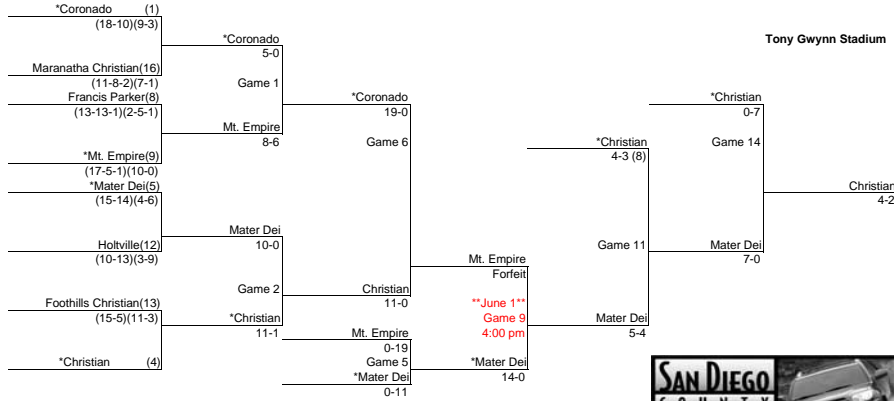

**CIF SAN DIEGO SECTION/TOYOTA
2009 BASEBALL CHAMPIONSHIP
DIVISION IV
UPPER BRACKET**

PLAY IN	FIRST ROUND	SECOND ROUND	THIRD ROUND	FOURTH ROUND	IF NECESSARY	FINALS
26-May-09 3:30 PM	27-May-09 3:30 PM	29-May-09 3:30 PM	30-May-09 11:00 am/2:00 pm	2-Jun-09 3:30 PM	4-Jun-09 3:30 PM	6-Jun-09 10:00 AM
*Higher Seed Site	*Higher Seed Site	*Higher Seed Site	Grossmont H.S.	*Higher Seed Site	*Higher Seed Site	SDSU

**CIF SAN DIEGO SECTION/TOYOTA
2009 BASEBALL CHAMPIONSHIP
DIVISION IV
LOWER BRACKET**

PLAY IN	FIRST ROUND	SECOND ROUND	THIRD ROUND	FOURTH ROUND	IF NECESSARY	FINALS
26-May-09 3:30 PM	27-May-09 3:30 PM	29-May-09 3:30 PM	30-May-09 11:00 am/2:00 pm	2-Jun-09 3:30 PM	4-Jun-09 3:30 PM	6-Jun-09 10:00 AM
*Higher Seed Site	*Higher Seed Site	*Higher Seed Site	Grossmont H.S.	*Higher Seed Site	*Higher Seed Site	SDSU