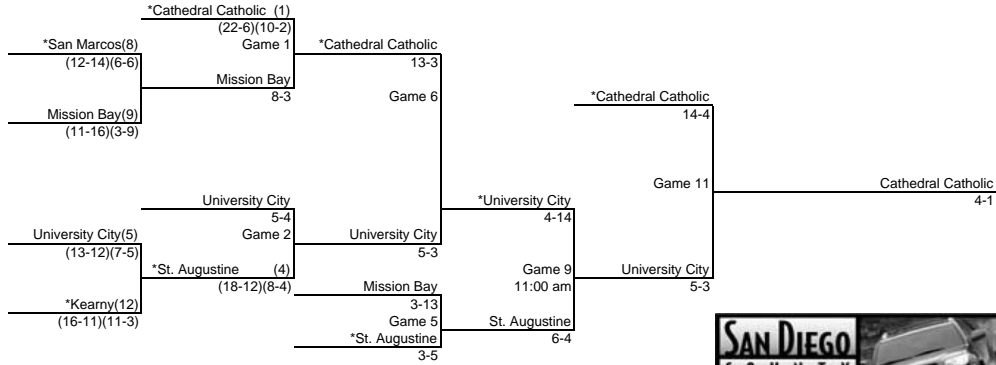

CIF SAN DIEGO SECTION/TOYOTA
 2009 BASEBALL CHAMPIONSHIP
 DIVISION III
 UPPER BRACKET

PLAY IN	FIRST ROUND	SECOND ROUND	THIRD ROUND	FOURTH ROUND	IF NECESSARY	FINALS
26-May-09 3:30 PM	27-May-09 3:30 PM	29-May-09 3:30 PM	30-May-09 11:00 am/2:00 pm	2-Jun-09 3:30 PM	4-Jun-09 3:30 PM	6-Jun-09 1:00 PM
*Higher Seed Site	*Higher Seed Site	*Higher Seed Site	Coronado H.S.	*Higher Seed Site	*Higher Seed Site	SDSU

Tony Gwynn Stadium

CIF SAN DIEGO SECTION/TOYOTA
 2009 BASEBALL CHAMPIONSHIP
 DIVISION III
 LOWER BRACKET

PLAY IN	FIRST ROUND	SECOND ROUND	THIRD ROUND	FOURTH ROUND	IF NECESSARY	FINALS
26-May-09 3:30 PM	27-May-09 3:30 PM	29-May-09 3:30 PM	30-May-09 11:00 am/2:00 pm	2-Jun-09 3:30 PM	4-Jun-09 1:00 PM	6-Jun-09 1:00 PM
*Higher Seed Site	*Higher Seed Site	*Higher Seed Site	Coronado H.S.	*Higher Seed Site	*Higher Seed Site	SDSU

Tony Gwynn Stadium